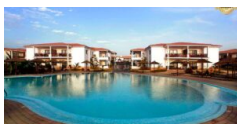

SALE FAMILY HOUSE, FAMILY HOUSE, ŽILINA, SLOVAKIA

159 M2
AREA

310 000 €
PRICE

KAPVERDY
LOCATION

OTHER CHARACTERISTICS

USABLE AREA
116 M2

DESCRIPTION

IMAGES