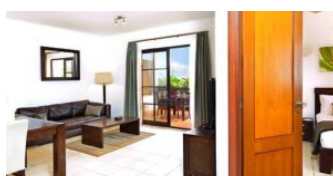

SALE FAMILY HOUSE, FAMILY HOUSE, ŽILINA, SLOVAKIA

159 M2
AREA

310 000 €
PRICE

KAPVERDY
LOCATION

OTHER CHARACTERISTICS

USABLE AREA
116 M2

DESCRIPTION

IMAGES