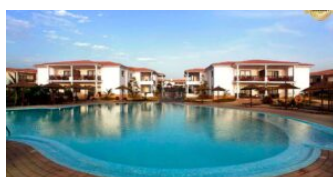

SALE FAMILY HOUSE, FAMILY HOUSE, ŽILINA, SLOVAKIA

159 M2
AREA

310 000 €
PRICE

KAPVERDY
LOCATION

OTHER CHARACTERISTICS

USABLE AREA
116 M2

DESCRIPTION

IMAGES